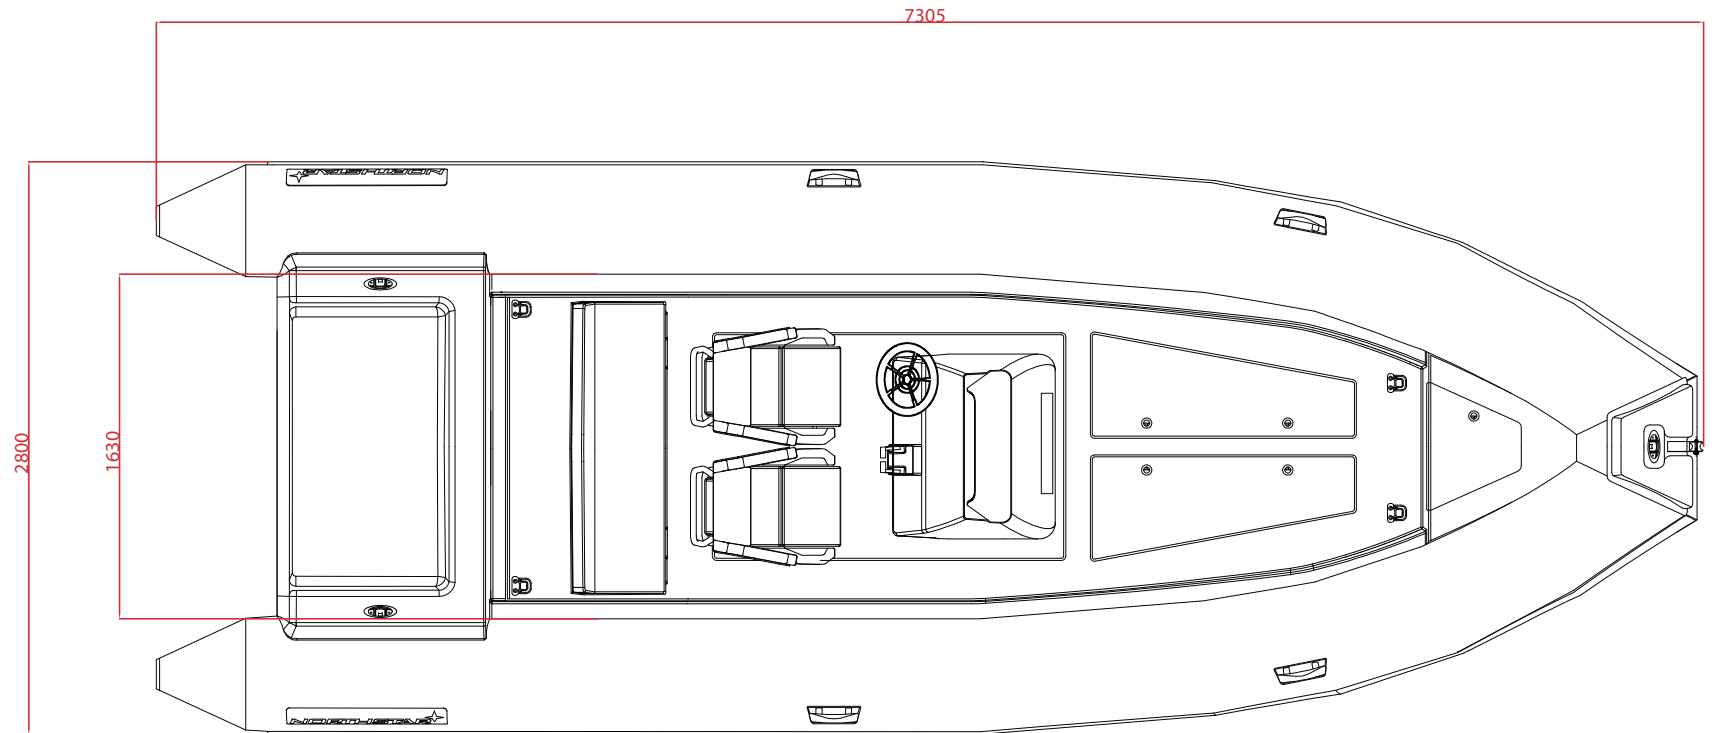

### Specifications

Length	7.3 m. / 23'9"
Beam	2.8 m. / 9'2"
Maximum Payload	1541 kg. / 3397 lbs
Empty Weight	1205 kg. / 2655 lbs
Maximum Persons	12 pax
Tube Diameter	58 cm. / 23"
Suggested Tube Pressure	0.18 bar / 2.6 psi
No. of Chambers	8
Maximum Power	250 HP
Recommended Power	200 HP
Shaft Length	2 XL / XXL
Fuel Tank Capacity	400 lt. / 105 US Gal
Design Category	CE - Cat. B

measurements in mm