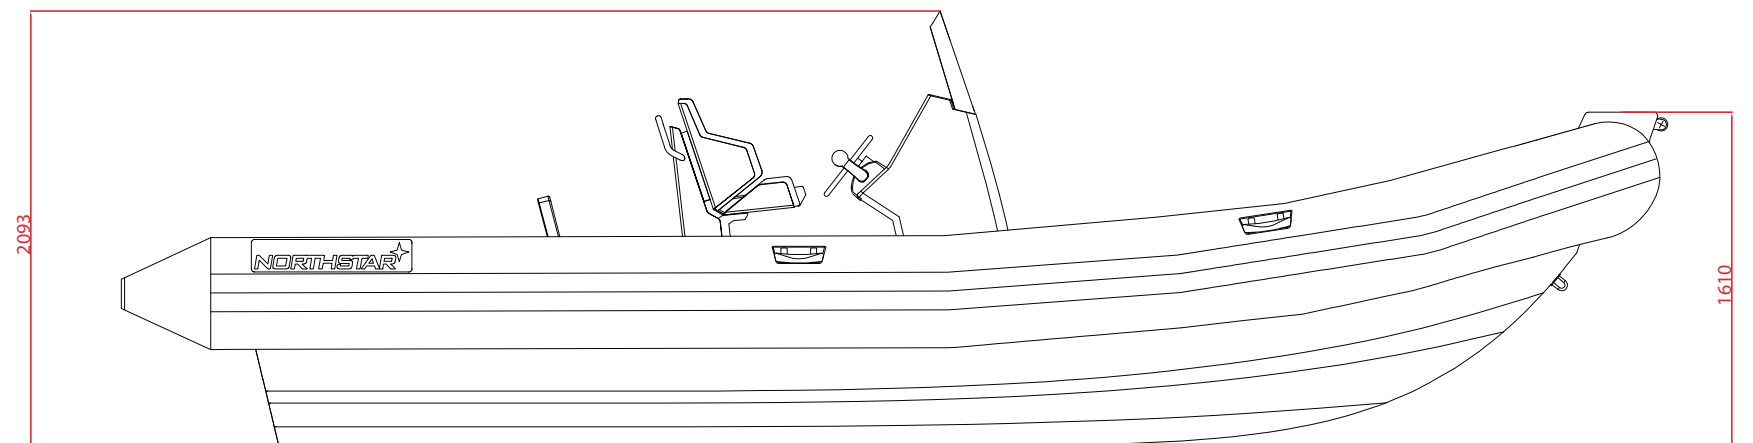

### Specifications

Length	7.3 m. / 23'9"
Beam	2.8 m. / 9'2"
Maximum Payload	1541 kg. / 3397 lbs
Empty Weight	1205 kg. / 2655 lbs
Maximum Persons	12 pax
Tube Diameter	58 cm. / 23"
Suggested Tube Pressure	0.18 bar / 2.6 psi
No. of Chambers	8
Maximum Power	250 HP
Recommended Power	200 HP
Shaft Length	2 XL / XXL
Fuel Tank Capacity	400 lt. / 105 US Gal
Design Category	CE - Cat. B

measurements in mm